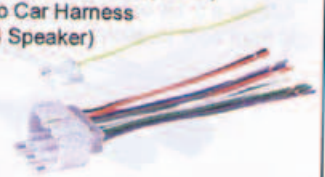

CK 31417
General Motors 1978-90(12Pin)
plugs into Car Harness
(Power/4 Speaker)