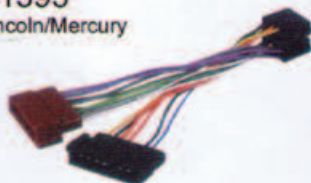

CK 31395

Ford/Lincoln/Mercury