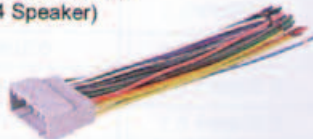

**CK 31359**  
Chrysler 2002-UP  
Plugs into Car Harness  
(Power/4 Speaker)

**CK 31365**  
Chrysler/Imports/Mitsubishi

**CK 31354**  
BMW

**CK 31360**  
Chrysler/Plymouth/Dodge  
Mitsubishi Imports 1987-94  
Plugs into Car Harness  
(Power/4 Speaker)