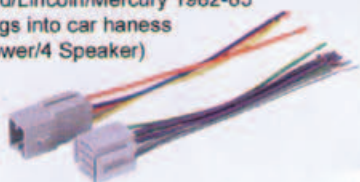

CK 31386

Ford/Lincoln/Mercury 1982-85
Plugs into car harness
(Power/4 Speaker)