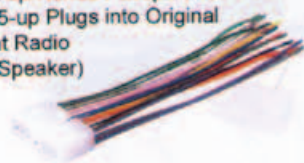

**CK 31626**

Kia

**CK 31632**

Suzuki 1996-up Plug into  
Car Harness  
(Power/4 Speaker)

**CK 31621**

Geo 1986-up/Honda Passport 1994-95  
Isuzu 1985-up Plugs into Original  
Equipment Radio  
(Power/4 Speaker)