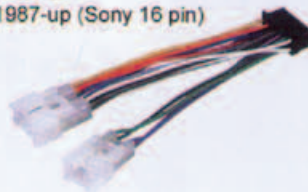

**CK 31502**

Toyota

**CK 31508**

Toyota

**CK 31497**

Toyota 1987-up Plug into Original  
Equipment Radio  
(Power/4 Speaker)

**CK 31503**

Toyota 1987-up (Sony 16 pin)