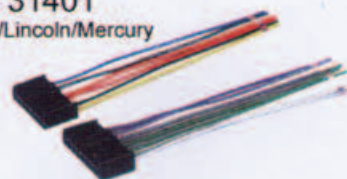

**CK 31395**

Ford/Lincoln/Mercury

**CK 31401**

Ford/Lincoln/Mercury

**CK 31390**

Ford/Lincoln/Mercury 1998-UP  
Plugs into original Equipment Radio  
(Power/4 Speaker)

**CK 31396**

Ford/Lincoln/Mercury