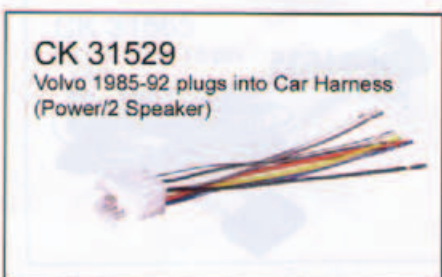

**CK 31499**

Toyota

**CK 31505**

Toyota

**CK 31511**

Volkswagen 1987-up (10Pin)  
Pre-Amp Plug

**CK 31530**

Volvo plugs into Car Harness  
(Power/4 Speaker)