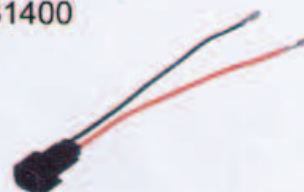

Ford/Lincoln/Mercury 1986-UP  
Plugs into Car Harness  
(Power/4 Speaker)

**CK 31394**

Ford/Lincoln/Mercury

**CK 31400**

Ford

**CK 31389**

Ford premium sound system 1995-UP  
Plugs into Car Harness  
(Power/4 Speaker)