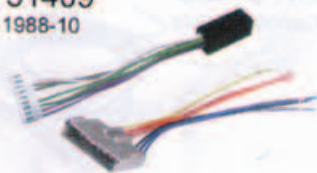

**CK 31408**  
Ford

**CK 31414**  
Ford

**CK 31420**  
General Motors 1994-Up(32Pin)  
plugs into Car Harness  
(Power/4 Speaker)

**CK 31409**  
Ford 1988-10

**CK 31415**  
Ford

**CK 31421**  
General Motors 1994-Up  
(32Pin)