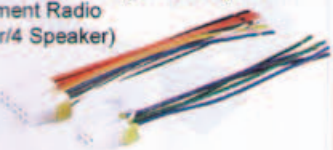

**CK 31480**  
Nissan 1987-94 Plugs into Car Harness  
(Power/4 Speaker)

**CK 31486**  
Nissan 1986-95

**CK 31492**  
Nissan

**CK 31481**  
Nissan 1987-94 Plugs into Original  
Equipment Radio  
(Power/4 Speaker)