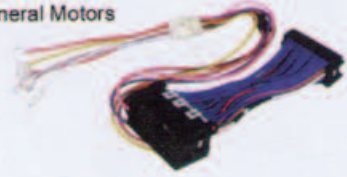

**CK 31422**

General Motors 1978-90(12 Pin)  
Plugs into Car Haarness  
(Power/4 Speaker)

**CK 31428**

General Motors

**CK 31434**

General Motors

**CK 31423**

General Motors 1988-up  
Adapts a 5 1/4 or 6 1/2 speaker  
to front door locations