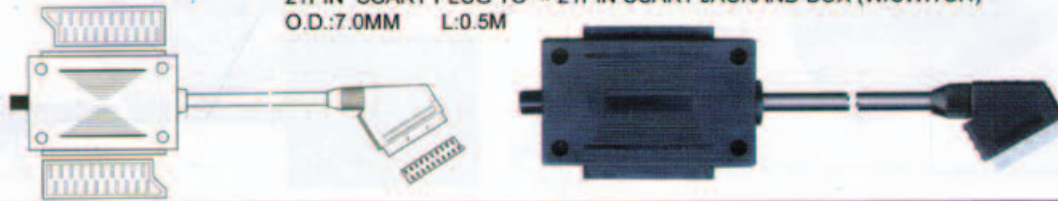

CK 30659
 21PIN SCART PLUG TO 5 × 21PIN SCART JACKS BOX
 O.D.:8.0MM L:0.5M

CK 30660

21PIN SCART PLUG TO 21PIN SCART JACK AND 3RCA JACKS AND 1 MINI 4PIN JACK (W/SWITCH) O.D.:7.0MM L:0.5M

CK 30661

21PIN SCART PLUG TO × 21PIN SCART JACK AND BOX (W/SWITCH) O.D.:7.0MM L:0.5M