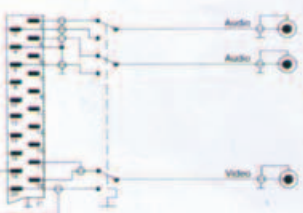

CK 30609

21PIN SCART PLUG TO
4RCA PLUGS CABLE
O.D.:5.0 MM

CK 30610

21PIN SCART PLUG TO 2RCA
PLUGS CABLE W/SWITCH
A.O.D.:7.0 MM
B.O.D.:2.8 × 5.6MM

CK 30611

21PIN SCART PLUG TO 3RCA
PLUGS CABLE W/SWITCH
A.O.D.:7.0 MM
B.O.D.:2.8 × 8.4MM