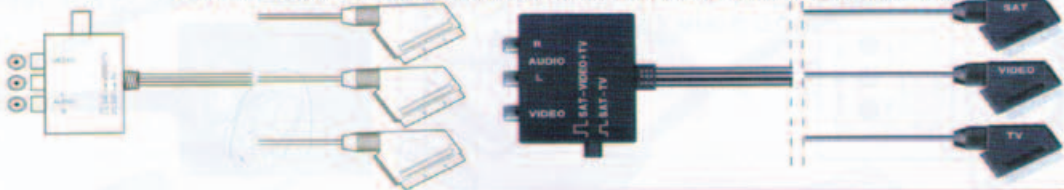

CK 30662

3×21PIN SCART PLUG TO 3RCA JACKS (W/SWITCH) O.D.:7.0 × 21.0MM L:0.5M