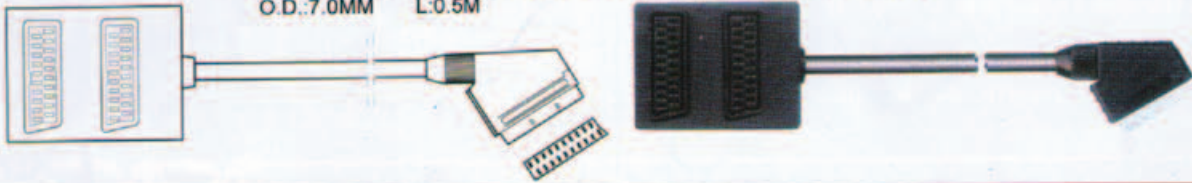

CK 30654
21PIN SCART PLUG TO 2 × 21PIN SCART JACKS BOX (MINI TYPE)
O.D.:7.0MM L:0.5M