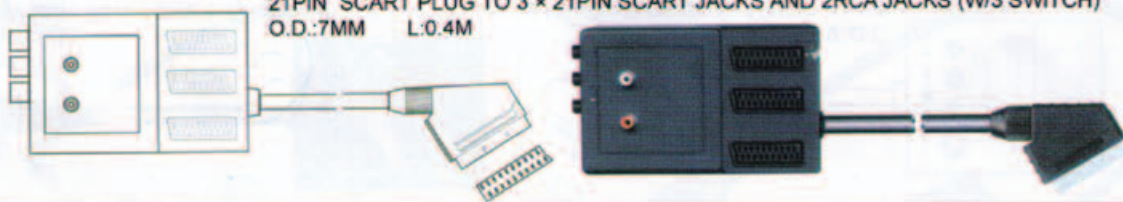

CK 30662

3×21PIN SCART PLUG TO 3RCA JACKS (W/SWITCH) O.D.:7.0 × 21.0MM L:0.5M

CK 30663

21PIN SCART PLUG TO 3 × 21PIN SCART JACKS BOX (W/3 SWITCH) O.D.:7MM L:0.4M

CK 30664

21PIN SCART PLUG TO 3 × 21PIN SCART JACKS AND 2RCA JACKS (W/3 SWITCH) O.D.:7MM L:0.4M