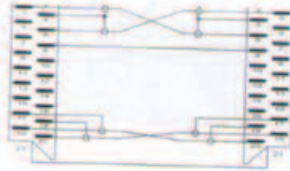

CK 30600

9PIN SCART PLUG TO 9PIN
SCART PLUG ELECTRONIC
CABLE
O.D.:7.0MM

CK 30601

9PIN SCART PLUG TO 9PIN
SCART JACK ELECTRONIC
CABLE
O.D.:7.0MM

CK 30602

21PIN SCART PLUG TO 9PIN
21PIN SCART PLUG CABLE
A:O.D.7.0MM
B:O.D.8.0MM
C:O.D.10.0MM

CK 30603

21PIN SCART PLUG TO 9PIN
21PIN SCART PLUG
STANDARD CABLE
O.D.:10.3mm

CK 30604

21PIN SCART PLUG TO 2 ×
21PIN SCART PLUGS
CABLE
O.D.:7.0 × 14.0MM

CK 30605

21PIN SCART PLUG TO
2RCA PLUGS CABLE
A:O.D.:7.0 MM
B:O.D.:2.8 × 5.6MM