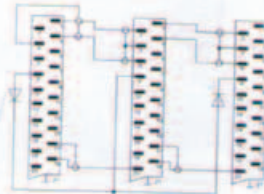

CK 30604

21PIN SCART PLUG TO 2 ×
21PIN SCART PLUGS
CABLE
O.D.:7.0 × 14.0MM