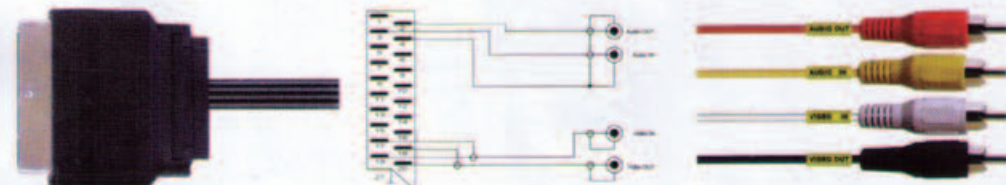

CK 30616
21PIN SCART PLUG TO
4 RCA PLUGS FLAT
STANDARD CABLE
O.D.:2.8 × 11.2MM