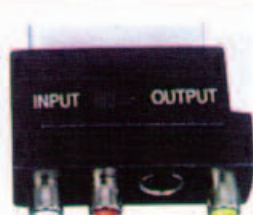

CK 30716
SCART PLUG TO
3 RCA JACKS OUT

CK 30711
SCART ADAPTER
SCART PLUG TO 3 × RCA
JACKS WITH SWITCH

CK 30717
SCART PLUG TO
3 RCA JACKS IN

CK 30712
SCART ADAPTER
SCART PLUG TO
3 × RCA AND S-VHS
JACKS WITH SWITCH