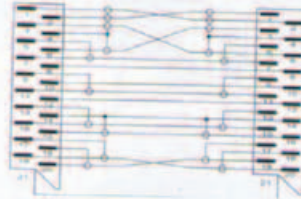

CK 30603

21PIN SCART PLUG TO 9PIN
21PIN SCART PLUG
STANDARD CABLE
O.D.:10.3mm