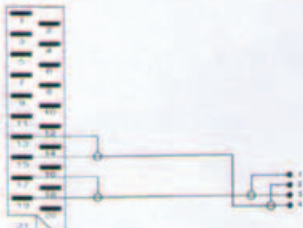

CK 30609

21PIN SCART PLUG TO
4RCA PLUGS CABLE
O.D.:5.0 MM