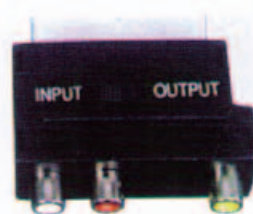

CK 30711
SCART ADAPTER
SCART PLUG TO 3 × RCA
JACKS WITH SWITCH