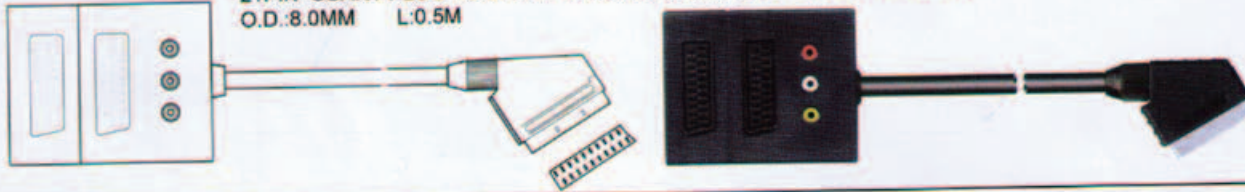

CK 30665

21PIN SCART PLUG TO 2 × 21PIN SCART JACKS AND 2RCA JACKS BOX O.D.:8.0MM L:0.4M

CK 30666
21PIN SCART PLUG TO 2 × 21PIN SCART JACKS AND 2RCA JACKS BOX W/SWITCH
O.D.:8.0MM L:0.5M

CK 30667
21PIN SCART PLUG TO 2 × 21PIN SCART JACKS AND 3RCA JACKS BOX
O.D.:8.0MM L:0.5M