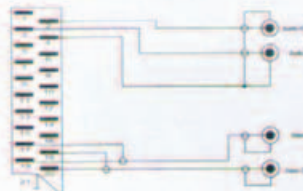

SCART CABLE

CK 30606

21PIN SCART PLUG TO
3RCA PLUGS CABLE
A.O.D.:7.0 MM
B.O.D.:2.8 × 8.4MM

CK 30607

21PIN SCART PLUG TO
4RCA PLUGS CABLE
A.O.D.:8.0 MM
B.O.D.:2.8 × 11.2MM

CK 30608

21PIN SCART PLUG TO
6RCA PLUGS CABLE
A.O.D.:9.0 MM
B.O.D.:2.8 × 16.8MM