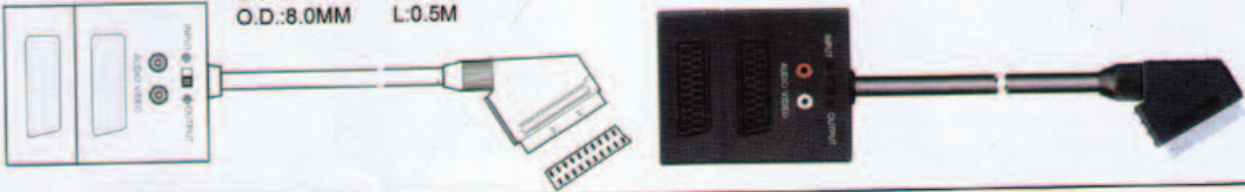

CK 30666
21PIN SCART PLUG TO 2 × 21PIN SCART JACKS AND 2RCA JACKS BOX W/SWITCH
O.D.:8.0MM L:0.5M