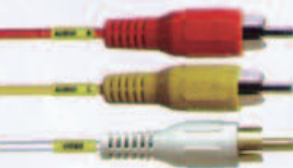

CK 30609

21PIN SCART PLUG TO
4RCA PLUGS CABLE
O.D.:5.0 MM

CK 30610

21PIN SCART PLUG TO 2RCA
PLUGS CABLE W/SWITCH
A.O.D.:7.0 MM
B.O.D.:2.8 × 5.6MM

CK 30611

21PIN SCART PLUG TO 3RCA
PLUGS CABLE W/SWITCH
A.O.D.:7.0 MM
B.O.D.:2.8 × 8.4MM