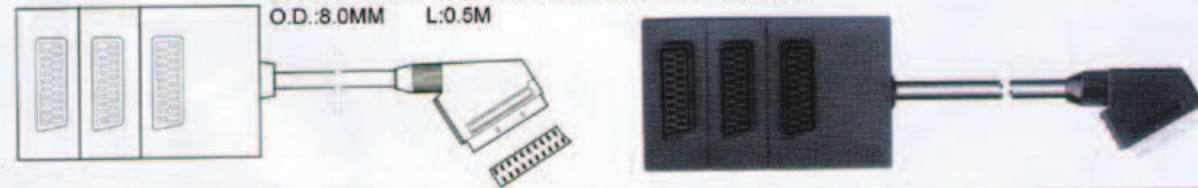

CK 30658
21PIN SCART PLUG TO 3 × 21PIN SCART JACKS BOX
O.D.:8.0MM L:0.5M