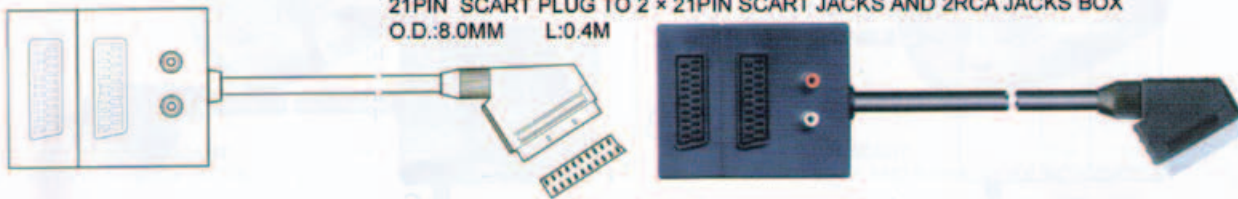

CK 30665

21PIN SCART PLUG TO 2 × 21PIN SCART JACKS AND 2RCA JACKS BOX O.D.:8.0MM L:0.4M