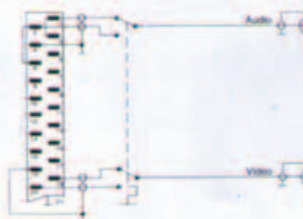

CK 30610

21PIN SCART PLUG TO 2RCA
PLUGS CABLE W/SWITCH
A.O.D.:7.0 MM
B.O.D.:2.8 × 5.6MM