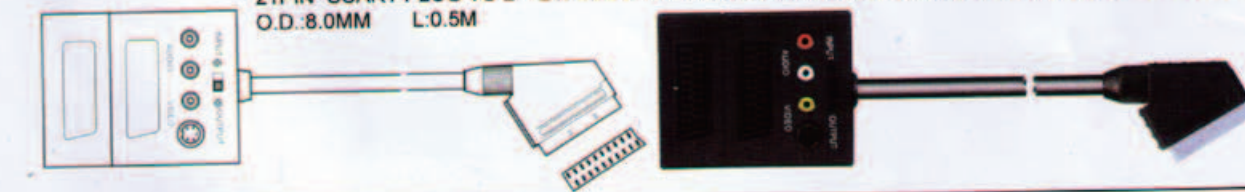

CK 30670
21PIN SCART PLUG TO 2 × 21PIN SCART JACKS AND 3RCA JACKS AND 1 MINI 4PIN JACK W/SWITCH
O.D.:8.0MM L:0.5M