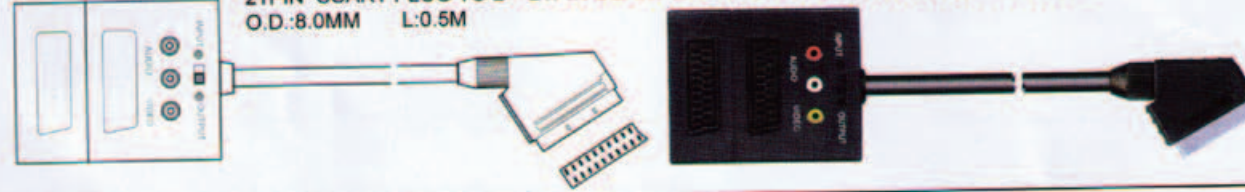

CK 30668
21PIN SCART PLUG TO 2 × 21PIN SCART JACKS AND 3RCA JACKS BOX W/SWITCH
O.D.:8.0MM L:0.5M