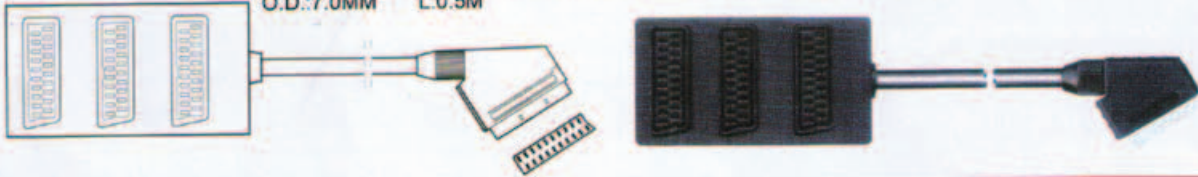

CK 30653

21 PIN Plug Scart(120°) With
Switch to 2×RCA Plug Plus
S-VHS Plug Assembled
Nickel-Plated Plastic Shell.

CK 30654
 21PIN SCART PLUG TO 2 × 21PIN SCART JACKS BOX (MINI TYPE)
 O.D.:7.0MM L:0.5M

CK 30655
 21PIN SCART PLUG TO 3 × 21PIN SCART JACKS BOX (MINI TYPE)
 O.D.:7.0MM L:0.5M