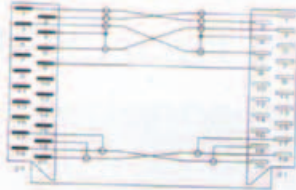

CK 30600

9PIN SCART PLUG TO 9PIN
SCART PLUG ELECTRONIC
CABLE
O.D.:7.0MM

CK 30601

9PIN SCART PLUG TO 9PIN
SCART JACK ELECTRONIC
CABLE
O.D.:7.0MM

CK 30602

21PIN SCART PLUG TO 9PIN
21PIN SCART PLUG CABLE
A:O.D.7.0MM
B:O.D.8.0MM
C:O.D.10.0MM